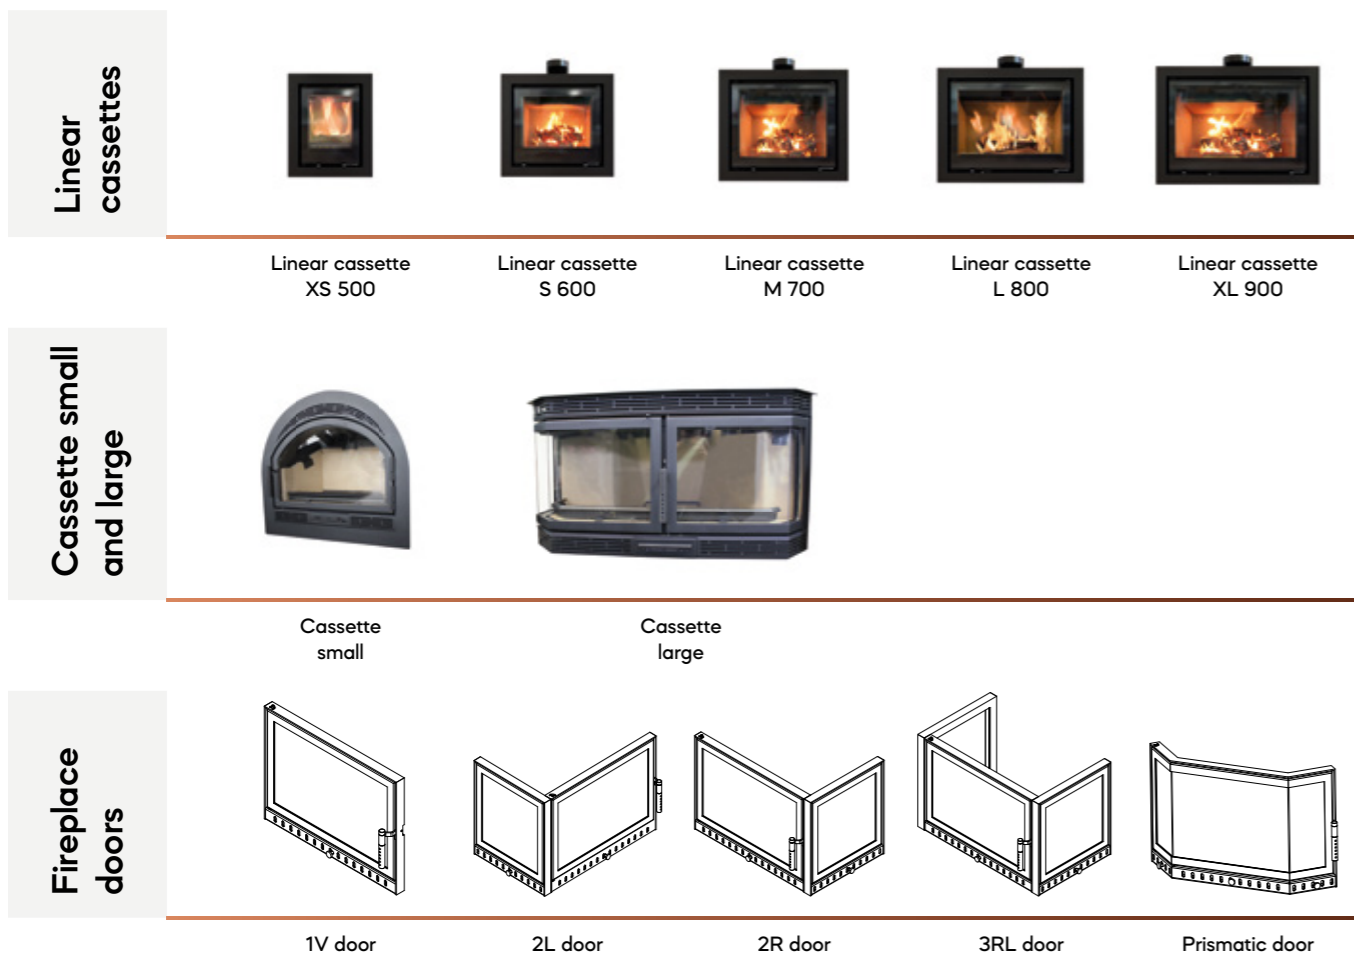

The cassettes are perfectly adapted to your fireplace in their function, have a modern design and are easy and uncomplicated to install.

before

after

INSTALLATION EXAMPLE

The fireplace doors are adapted to the specific fireplace. Different versions and designs are available on request.