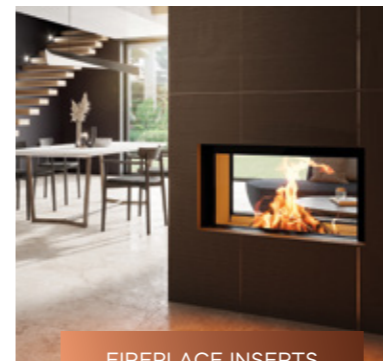

FIREPLACE INSERTS